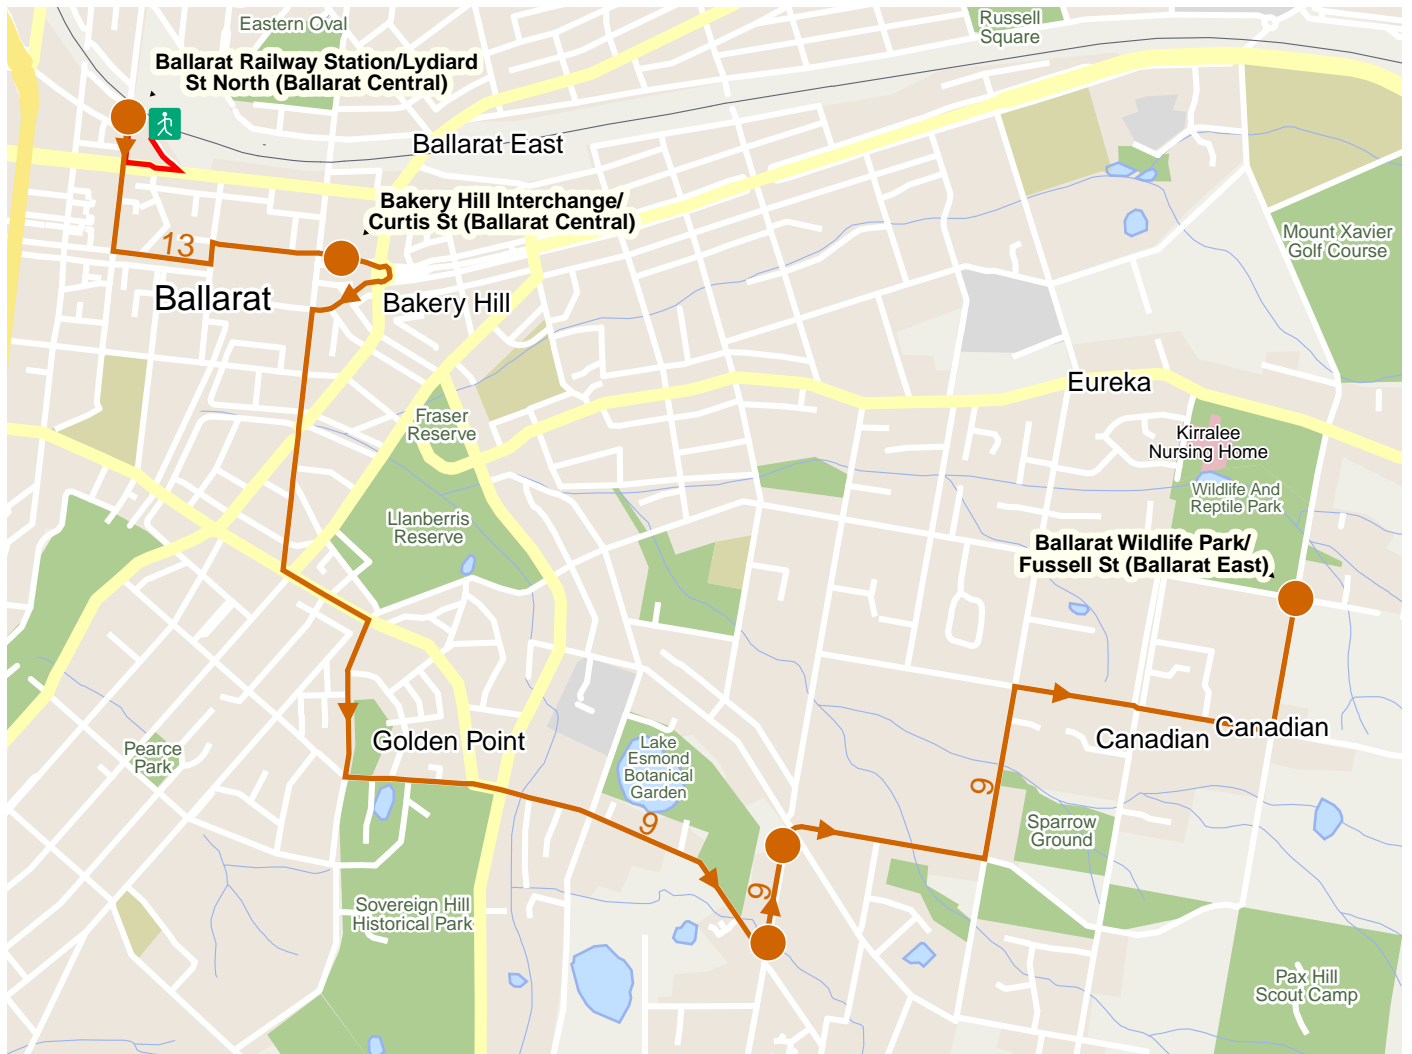

# Route option from Ballarat Railway Station (Ballarat Central) to Ballarat Wildlife Park/Fussell St (Ballarat East)

© 2014 State of Victoria, powered by mdv

1.1	Footpath	Ballarat Railway Station (Ballarat Central)	Ballarat Railway Station/Lydiard St North (Ballarat Central)	
2.1	Metro Bus 13	Ballarat Railway Station/Lydiard St North (Ballarat Central)	Bakery Hill Interchange/Curtis St (Ballarat Central) Bay 1	Ballarat City
3.1	Metro Bus 9	Bakery Hill Interchange/Curtis St (Ballarat Central) Bay 2	Ballarat Wildlife Park/Fussell St (Ballarat East)	Ballarat Station