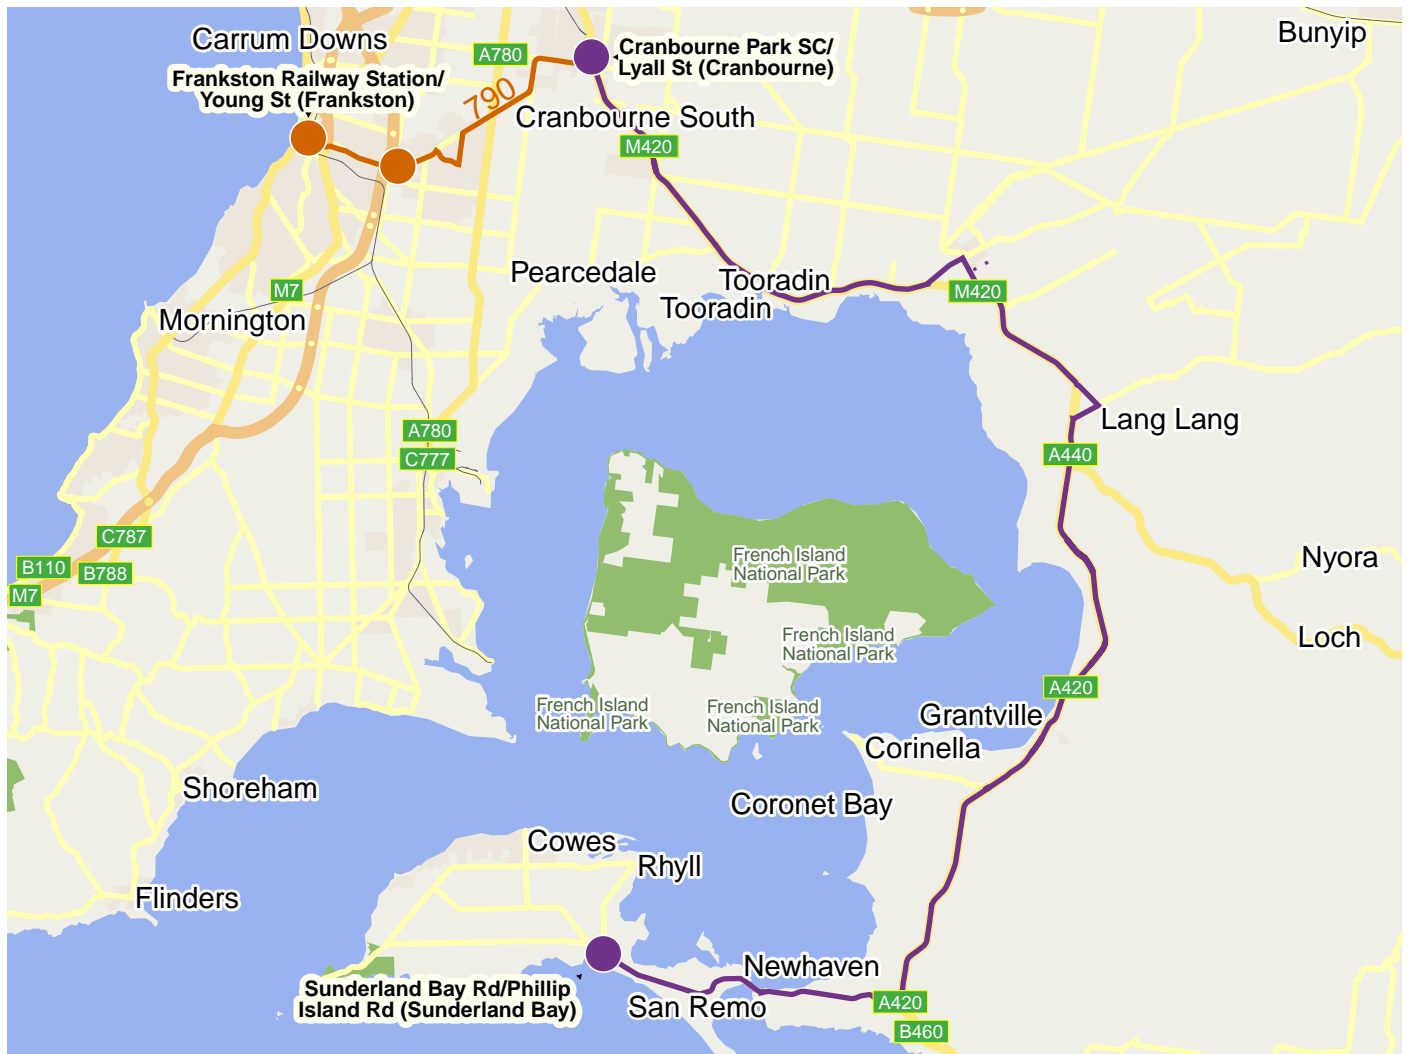

# Route option from Frankston Railway Station (Frankston) to Sunderland Bay Rd/Phillip Island Rd (Sunderland Bay)

© 2014 State of Victoria, powered by mdv

- V/Line Coach
- Metro Bus
- Footpath

1.1		Frankston Railway Station (Frankston)	Frankston Railway Station/Young St (Frankston)	
2.1		Frankston Railway Station/Young St (Frankston) Bay 9	Cranbourne Park SC/Lyall St (Cranbourne) Bay 3	Cranbourne West
3.1		Cranbourne Park SC/Lyall St (Cranbourne)	Sunderland Bay Rd/Phillip Island Rd (Sunderland Bay)	Cowes